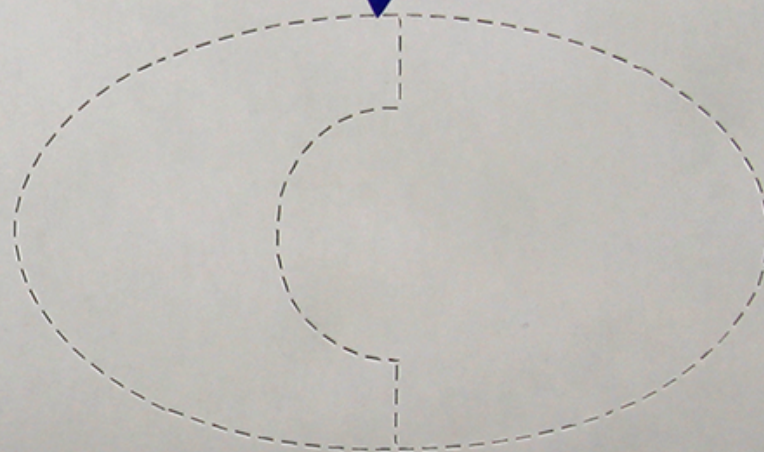

Reference™

LATEX

POWDERED

ET - 60x30 mm

X-LARGE

9-9,5